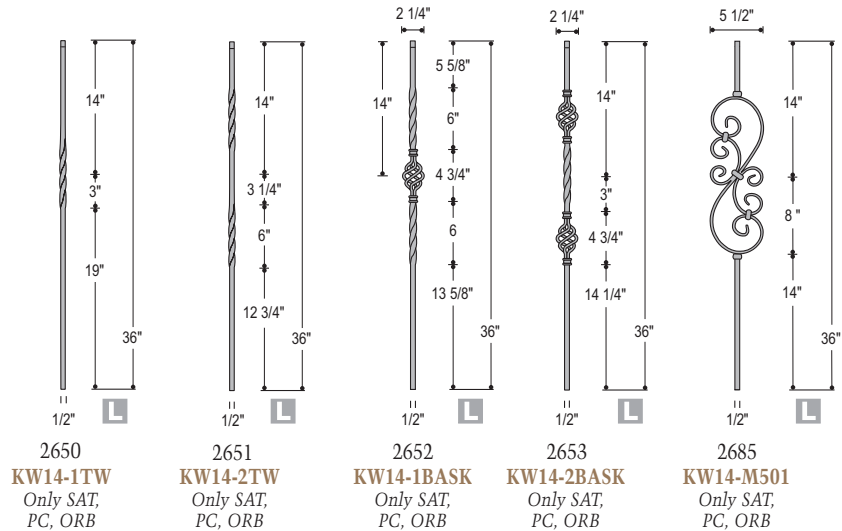

Knee Wall

Decorative Panel

S Legend: SOLID IRON

L Legend: LITE IRON

Newels