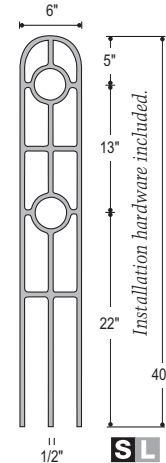

Mediterranean

Venetian 5/8" Round

Shown: Detail 2598 Baluster

Round 1/2"

Round 9/16"

S Legend: SOLID IRON

L Legend: LITE IRON

Twist & Basket

2921
US05
Only BLK

2922
ME08
Only BLK

2920
ME07
Only BLK

2924
ME07PB
Only BRASS Finish

2930
M401
Only BLK

Medallion Balusters have 1/2" square tops.

2931
M402
Only BLK

2932
M408
Only BLK

Shown: 2852 Baluster,
2853 Baluster,
2392 Flat Shoe.

2857
MEGA-2KNUC
No AN

2881
MEGA-601
No AN

2885
MEGA-501
No AN

Belly

Belly Balusters have 1/2" square tops.

2986
PLA40-BLY
No AN

2987
ITW40-BLY
No AN