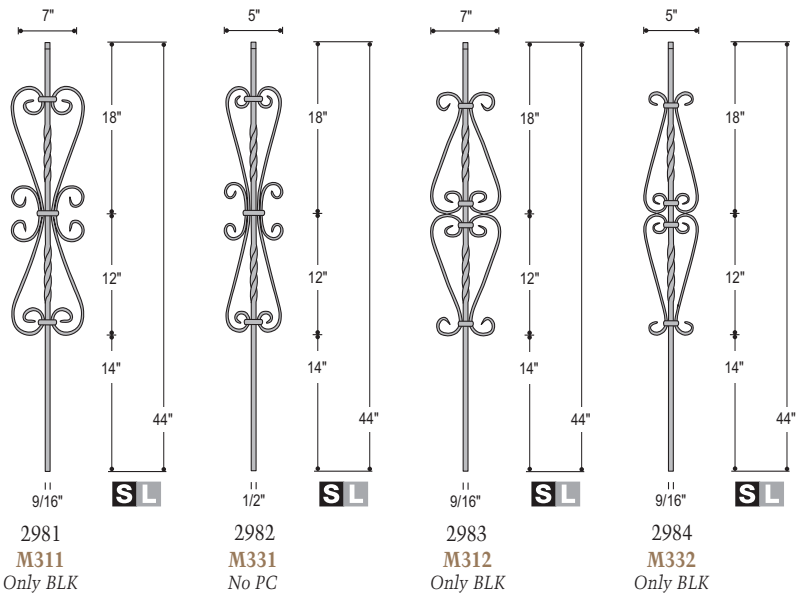

- Design possibilities are endless with the dozens of profiles available in WM Coffman's Woodmark Iron Collection.
- Each profile is offered in a single length, creating a trim from the bottom application. With profiles centered from the top of the baluster, the pattern you choose will always align with the angle of your stair.
- Incorporate 1, 2, 3 or more balusters for a truly unique look. Symmetry and elegance are guaranteed.
- Balusters are designed with a round top pin for easy and aesthetic installations (*exceptions are noted*).
- A full line of accessories and installation adhesive systems add decorative detail while providing secure installations.

Mediterranean

Venetian 5/8" Round

Shown: Detail 2598 Baluster

Round 1/2"

Round 9/16"

S Legend: SOLID IRON

L Legend: LITE IRON

Twist & Basket

Versatile

Ribbon

Gothic

Scroll

S Legend: SOLID IRON **L** Legend: LITE IRON

Medallion

4" Medallions for use in Medallion Balusters

2920
ME03
Only BLK

2921
US05
Only BLK

2922
ME08
Only BLK

2920
ME07
Only BLK

2924
ME07PB
Only BRASS Finish

2930
M401
Only BLK

Medallion Balusters have 1/2" square tops.

2931
M402
Only BLK

2932
M408
Only BLK