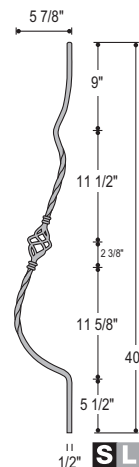

Mediterranean

Venetian 5/8" Round

Shown: Detail 2598 Baluster

Round 1/2"

Round 9/16"

S Legend: SOLID IRON

L Legend: LITE IRON

Twist & Basket

Shown: 2852 Baluster,
2853 Baluster,
2392 Flat Shoe.

2857
MEGA-2KNUC
No AN

2881
MEGA-601
No AN

2885
MEGA-501
No AN

Belly

Belly Balusters have 1/2" square tops.

2986
PLA40-BLY
No AN

2987
ITW40-BLY
No AN

2988
1BASK40-BLY
No AN

Knee Wall

Shown: 2685 Knee Wall Scroll, 2555 Baluster, 2350 Rake Collar.

Decorative Panel

S Legend: SOLID IRON

L Legend: LITE IRON

Newels

Shoe Options 1/2"

2340 **SL**
FSH01
Flat Shoe
All Finishes

2342 **SL**
M06
Tall Shoe
with Set Screw
All Finishes

2350 **SL**
PSH02
Pitch Shoe
with Set Screw
All Finishes

Adjustable Knuckle Options 1/2"

Adjustable Knuckles with Set Screw.