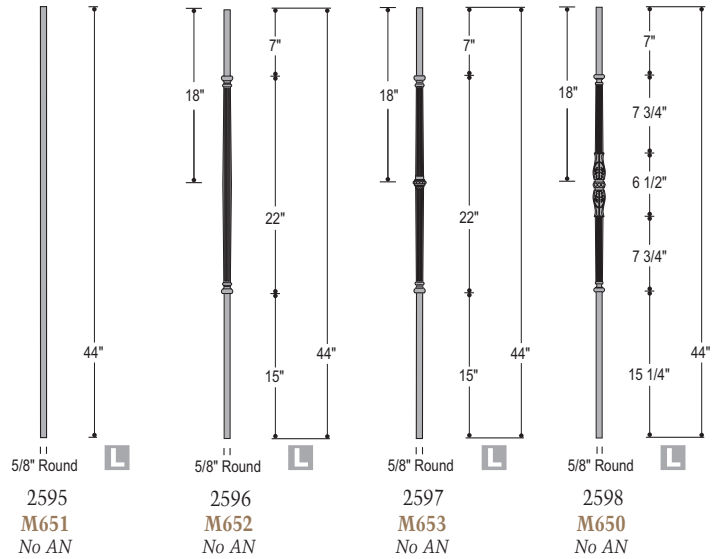

- Design possibilities are endless with the dozens of profiles available in WM Coffman's Woodmark Iron Collection.
- Each profile is offered in a single length, creating a trim from the bottom application. With profiles centered from the top of the baluster, the pattern you choose will always align with the angle of your stair.
- Incorporate 1, 2, 3 or more balusters for a truly unique look. Symmetry and elegance are guaranteed.
- Balusters are designed with a round top pin for easy and aesthetic installations (*exceptions are noted*).
- A full line of accessories and installation adhesive systems add decorative detail while providing secure installations.

Mediterranean

Venetian 5/8" Round

Shown: Detail 2598 Baluster

Round 1/2"

Round 9/16"

S Legend: SOLID IRON

L Legend: LITE IRON

Twist & Basket