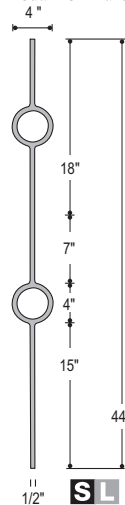

Mediterranean

Venetian 5/8" Round

Shown: Detail 2598 Baluster

Round 1/2"

Round 9/16"

S Legend: SOLID IRON

L Legend: LITE IRON

Twist & Basket

2921
US05
Only BLK

2922
ME08
Only BLK

2920
ME07
Only BLK

2924
ME07PB
Only BRASS Finish

2930
M401
Only BLK

Medallion Balusters have 1/2" square tops.

2931
M402
Only BLK

2932
M408
Only BLK

Shown: 2852 Baluster,
2853 Baluster,
2392 Flat Shoe.

2857
MEGA-2KNUC
No AN

2881
MEGA-601
No AN

2885
MEGA-501
No AN

Belly

Belly Balusters have 1/2" square tops.

2986
PLA40-BLY
No AN

2987
ITW40-BLY
No AN

2340 **SL**
FSH01
Flat Shoe
All Finishes

2342 **SL**
M06
Tall Shoe
with Set Screw
All Finishes

2350 **SL**
PSH02
Pitch Shoe
with Set Screw
All Finishes

Adjustable Knuckle Options 1/2"

Adjustable Knuckles with Set Screw.