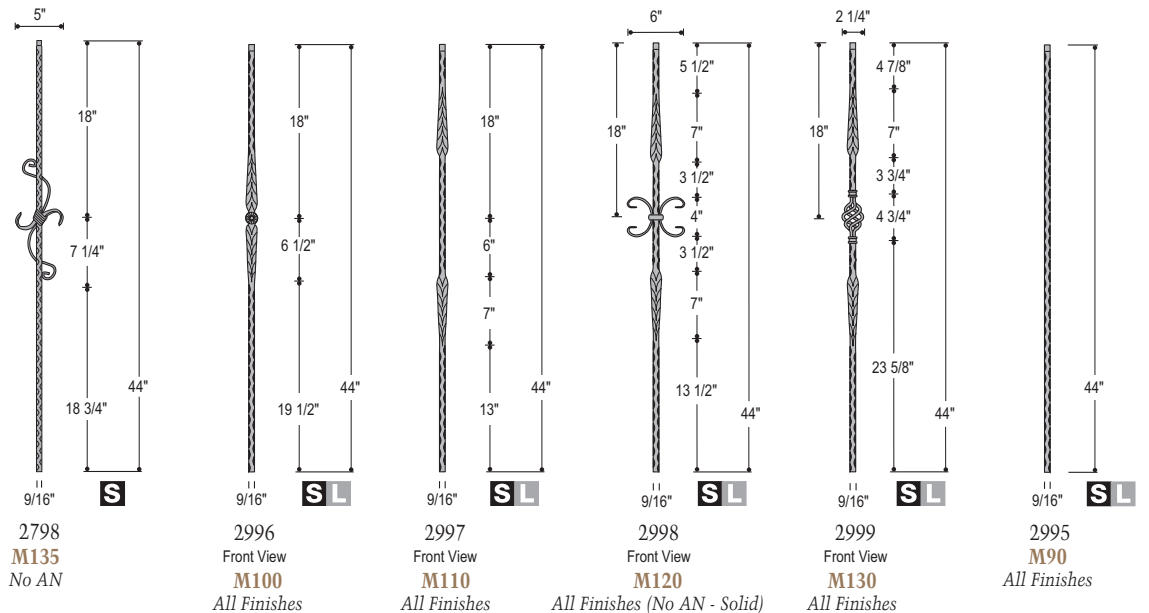

- Design possibilities are endless with the dozens of profiles available in WM Coffman's Woodmark Iron Collection.
- Each profile is offered in a single length, creating a trim from the bottom application. With profiles centered from the top of the baluster, the pattern you choose will always align with the angle of your stair.
- Incorporate 1, 2, 3 or more balusters for a truly unique look. Symmetry and elegance are guaranteed.
- Balusters are designed with a round top pin for easy and aesthetic installations (*exceptions are noted*).
- A full line of accessories and installation adhesive systems add decorative detail while providing secure installations.

Mediterranean

Venetian 5/8" Round

Shown: Detail 2598 Baluster

Round 1/2"

Round 9/16"

S Legend: SOLID IRON

L Legend: LITE IRON

Twist & Basket