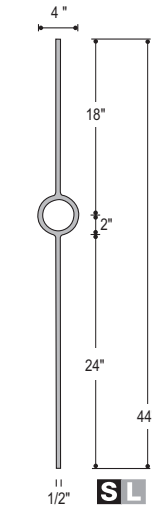

Mediterranean

Venetian 5/8" Round

Shown: Detail 2598 Baluster

Round 1/2"

Round 9/16"

S Legend: SOLID IRON

L Legend: LITE IRON

Twist & Basket

2921
US05
Only BLK

2922
ME08
Only BLK

2920
ME07
Only BLK

2924
ME07PB
Only BRASS Finish

2930
M401
Only BLK

Medallion Balusters have 1/2" square tops.

2931
M402
Only BLK

2932
M408
Only BLK

Shown: 2852 Baluster,
2853 Baluster,
2392 Flat Shoe.

2857
MEGA-2KNUC
No AN

2881
MEGA-601
No AN

2885
MEGA-501
No AN

Belly

Belly Balusters have 1/2" square tops.

2986
PLA40-BLY
No AN

2987
ITW40-BLY
No AN