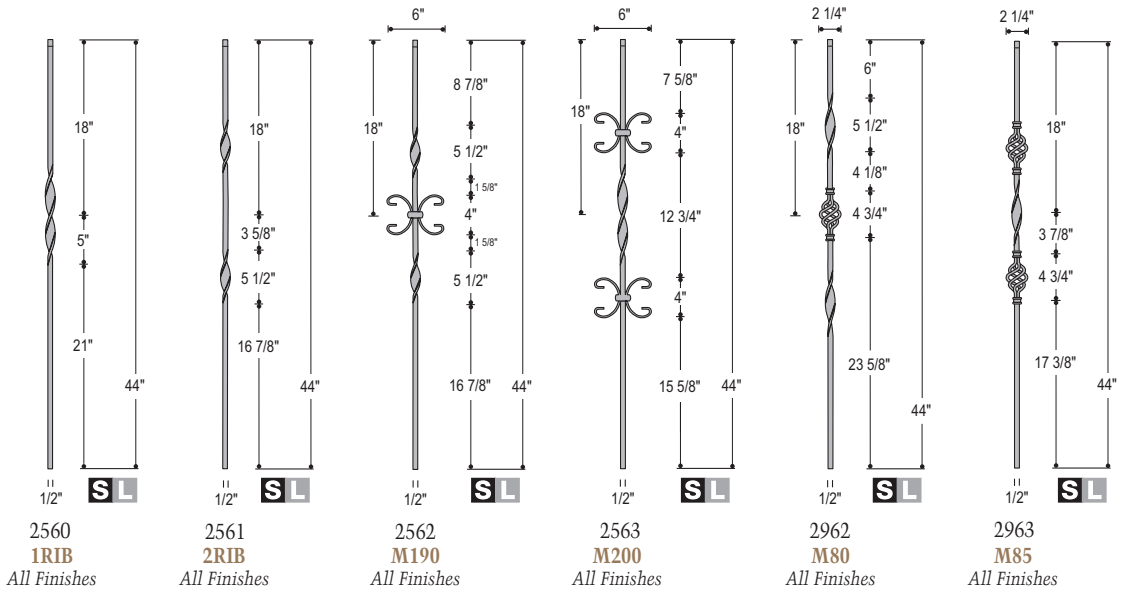

Twist & Basket

Versatile

Ribbon