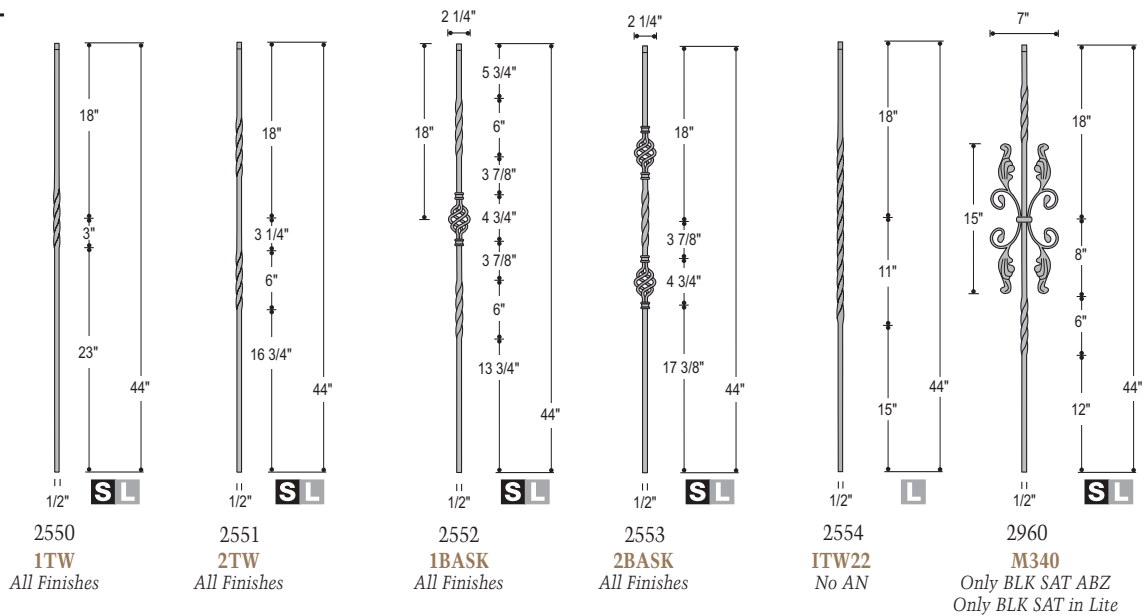

- Design possibilities are endless with the dozens of profiles available in WM Coffman's Woodmark Iron Collection.
- Each profile is offered in a single length, creating a trim from the bottom application. With profiles centered from the top of the baluster, the pattern you choose will always align with the angle of your stair.
- Incorporate 1, 2, 3 or more balusters for a truly unique look. Symmetry and elegance are guaranteed.
- Balusters are designed with a round top pin for easy and aesthetic installations (*exceptions are noted*).
- A full line of accessories and installation adhesive systems add decorative detail while providing secure installations.

Mediterranean

Venetian 5/8" Round

Shown: Detail 2598 Baluster

Round 1/2"

Round 9/16"

S Legend: SOLID IRON

L Legend: LITE IRON

Twist & Basket

2921
US05
Only BLK

2922
ME08
Only BLK

2920
ME07
Only BLK

2924
ME07PB
Only BRASS Finish

2930
M401
Only BLK

Medallion Balusters have 1/2" square tops.

2931
M402
Only BLK

2932
M408
Only BLK