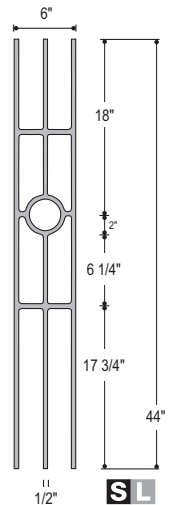

Mediterranean

Venetian 5/8" Round

Shown: Detail 2598 Baluster

Round 1/2"

Round 9/16"

S Legend: SOLID IRON

L Legend: LITE IRON

Twist & Basket

2921
US05
Only BLK

2922
ME08
Only BLK

2920
ME07
Only BLK

2924
ME07PB
Only BRASS Finish

2930
M401
Only BLK

Medallion Balusters have 1/2" square tops.

2931
M402
Only BLK

2932
M408
Only BLK

Shown: 2852 Baluster,
2853 Baluster,
2392 Flat Shoe.

2857
MEGA-2KNUC
No AN

2881
MEGA-601
No AN

2885
MEGA-501
No AN

Belly

Belly Balusters have 1/2" square tops.

2986
PLA40-BLY
No AN

2987
ITW40-BLY
No AN