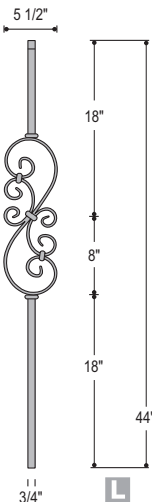

Mediterranean

Venetian 5/8" Round

Shown: Detail 2598 Baluster

Round 1/2"

Round 9/16"

S Legend: SOLID IRON

L Legend: LITE IRON

Twist & Basket

2921
US05
Only BLK

2922
ME08
Only BLK

2920
ME07
Only BLK

2924
ME07PB
Only BRASS Finish

2930
M401
Only BLK

Medallion Balusters have 1/2" square tops.

2931
M402
Only BLK

2932
M408
Only BLK

2933
M411
Only BLK

Mega

2850
MEGA-1TW
No AN

2851
MEGA-2TW
No AN

2852
MEGA-1BASK
No AN

2853
MEGA-2BASK
No AN

2855
MEGA-PLA
No AN

2856
MEGA-1KNUC
No AN

Shown: 2852 Baluster,
2853 Baluster,
2392 Flat Shoe.

2857
MEGA-2KNUC
No AN

2881
MEGA-601
No AN

2885
MEGA-501
No AN

Belly

Belly Balusters have 1/2" square tops.

2986
PLA40-BLY
No AN

2987
ITW40-BLY
No AN