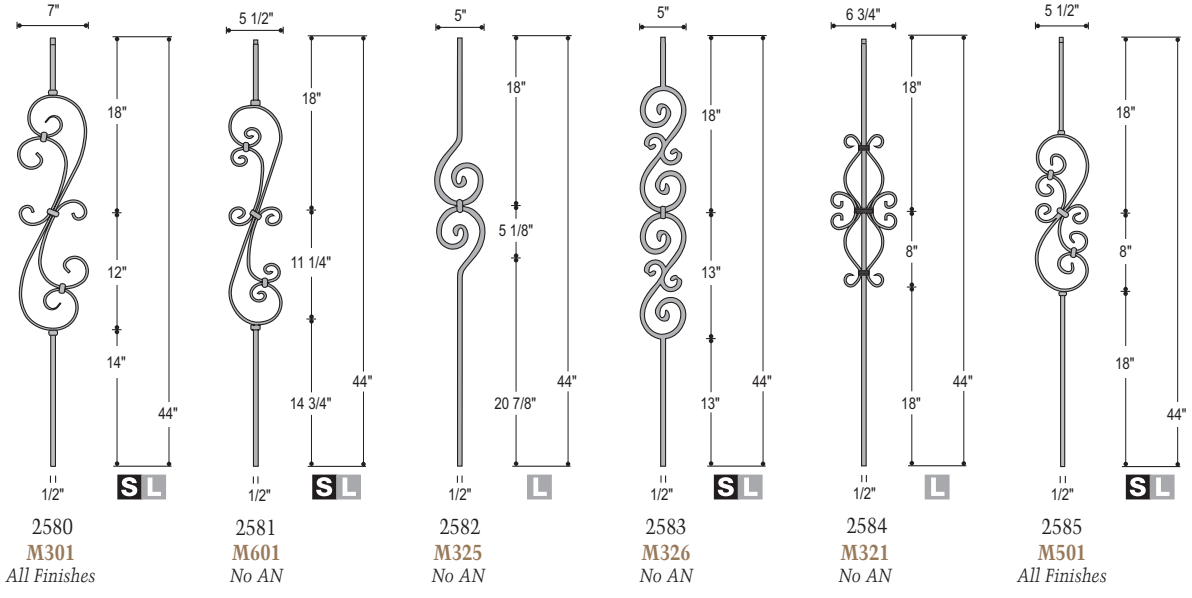

- Design possibilities are endless with the dozens of profiles available in WM Coffman's Woodmark Iron Collection.
- Each profile is offered in a single length, creating a trim from the bottom application. With profiles centered from the top of the baluster, the pattern you choose will always align with the angle of your stair.
- Incorporate 1, 2, 3 or more balusters for a truly unique look. Symmetry and elegance are guaranteed.
- Balusters are designed with a round top pin for easy and aesthetic installations (*exceptions are noted*).
- A full line of accessories and installation adhesive systems add decorative detail while providing secure installations.

Mediterranean

Venetian 5/8" Round

Shown: Detail 2598 Baluster

Round 1/2"

Round 9/16"

S Legend: SOLID IRON

L Legend: LITE IRON

Twist & Basket

Versatile

Ribbon

Gothic

Scroll

S Legend: SOLID IRON **L** Legend: LITE IRON

Medallion

4" Medallions for use in Medallion Balusters

2920
ME03
Only BLK

2921
US05
Only BLK

2922
ME08
Only BLK

2920
ME07
Only BLK

2924
ME07PB
Only BRASS Finish

2930
M401
Only BLK

Medallion Balusters have 1/2" square tops.

2931
M402
Only BLK

2932
M408
Only BLK