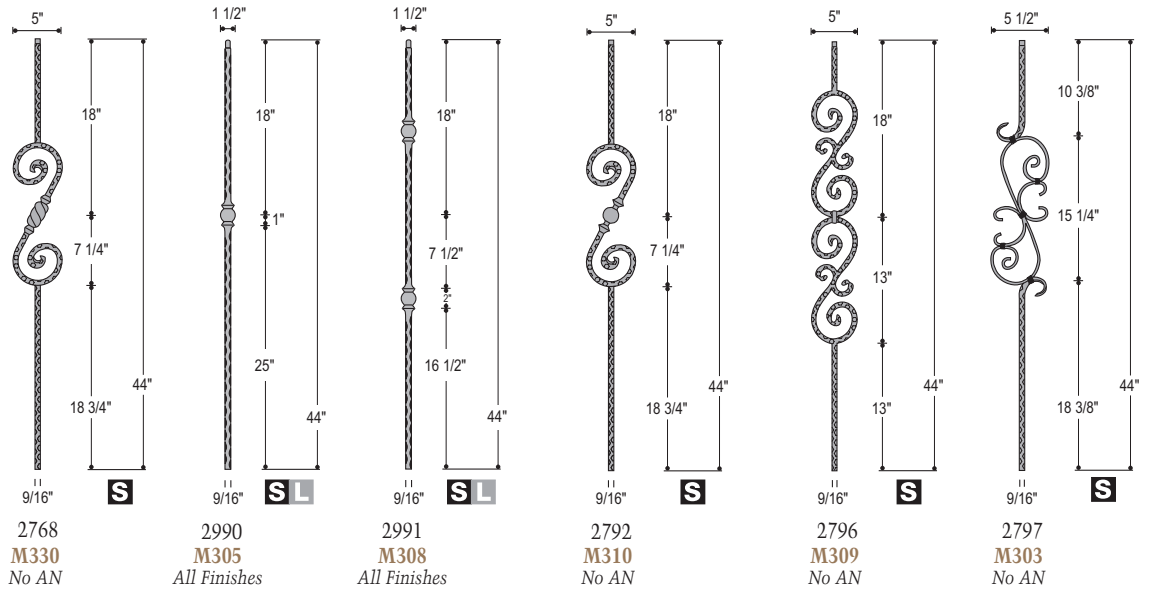

- Design possibilities are endless with the dozens of profiles available in WM Coffman's Woodmark Iron Collection.
- Each profile is offered in a single length, creating a trim from the bottom application. With profiles centered from the top of the baluster, the pattern you choose will always align with the angle of your stair.
- Incorporate 1, 2, 3 or more balusters for a truly unique look. Symmetry and elegance are guaranteed.
- Balusters are designed with a round top pin for easy and aesthetic installations (*exceptions are noted*).
- A full line of accessories and installation adhesive systems add decorative detail while providing secure installations.

Mediterranean

Venetian 5/8" Round

Shown: Detail 2598 Baluster

Round 1/2"

Round 9/16"

S Legend: SOLID IRON

L Legend: LITE IRON

Twist & Basket

2921
US05
Only BLK

2922
ME08
Only BLK

2920
ME07
Only BLK

2924
ME07PB
Only BRASS Finish

2930
M401
Only BLK

Medallion Balusters have 1/2" square tops.

2931
M402
Only BLK

2932
M408
Only BLK