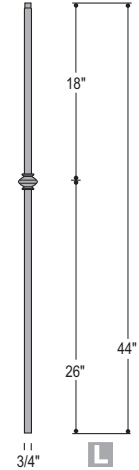

Mediterranean

Venetian 5/8" Round

Shown: Detail 2598 Baluster

Round 1/2"

Round 9/16"

S Legend: SOLID IRON

L Legend: LITE IRON

Twist & Basket

2921
US05
Only BLK

2922
ME08
Only BLK

2920
ME07
Only BLK

2924
ME07PB
Only BRASS Finish

2930
M401
Only BLK

Medallion Balusters have 1/2" square tops.

2931
M402
Only BLK

2932
M408
Only BLK

2933
M411
Only BLK

Mega

2850
MEGA-1TW
No AN

2851
MEGA-2TW
No AN

2852
MEGA-1BASK
No AN

2853
MEGA-2BASK
No AN

2855
MEGA-PLA
No AN

2856
MEGA-1KNUC
No AN

Shown: 2852 Baluster,
2853 Baluster,
2392 Flat Shoe.

2857
MEGA-2KNUC
No AN

2881
MEGA-601
No AN

2885
MEGA-501
No AN

Belly

Belly Balusters have 1/2" square tops.

2986
PLA40-BLY
No AN

2987
ITW40-BLY
No AN