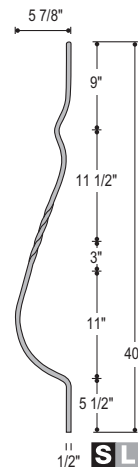

Mediterranean

Venetian 5/8" Round

Shown: Detail 2598 Baluster

Round 1/2"

Round 9/16"

S Legend: SOLID IRON

L Legend: LITE IRON

Twist & Basket

Shown: 2852 Baluster,
2853 Baluster,
2392 Flat Shoe.

2857
MEGA-2KNUC
No AN

2881
MEGA-601
No AN

2885
MEGA-501
No AN

Belly

Belly Balusters have 1/2" square tops.

2986
PLA40-BLY
No AN

2987
ITW40-BLY
No AN

2988
1BASK40-BLY
No AN

Knee Wall

Shown: 2685 Knee Wall Scroll, 2555 Baluster, 2350 Rake Collar.

Decorative Panel

S Legend: SOLID IRON

L Legend: LITE IRON

Newels

Shoe Options 1/2"

2340 **SL**
FSH01
Flat Shoe
All Finishes

2342 **SL**
M06
Tall Shoe
with Set Screw
All Finishes

2350 **SL**
PSH02
Pitch Shoe
with Set Screw
All Finishes

Adjustable Knuckle Options 1/2"

Adjustable Knuckles with Set Screw.