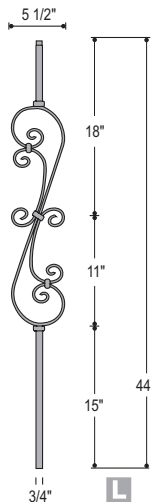

Mediterranean

Venetian 5/8" Round

Shown: Detail 2598 Baluster

Round 1/2"

Round 9/16"

S Legend: SOLID IRON

L Legend: LITE IRON

Twist & Basket

2921
US05
Only BLK

2922
ME08
Only BLK

2920
ME07
Only BLK

2924
ME07PB
Only BRASS Finish

2930
M401
Only BLK

Medallion Balusters have 1/2" square tops.

2931
M402
Only BLK

2932
M408
Only BLK

2933
M411
Only BLK

Mega

2850
MEGA-1TW
No AN

2851
MEGA-2TW
No AN

2852
MEGA-1BASK
No AN

2853
MEGA-2BASK
No AN

2855
MEGA-PLA
No AN

2856
MEGA-1KNUC
No AN

Shown: 2852 Baluster,
2853 Baluster,
2392 Flat Shoe.

2857
MEGA-2KNUC
No AN

2881
MEGA-601
No AN

2885
MEGA-501
No AN

Belly

Belly Balusters have 1/2" square tops.

2986
PLA40-BLY
No AN

2987
ITW40-BLY
No AN