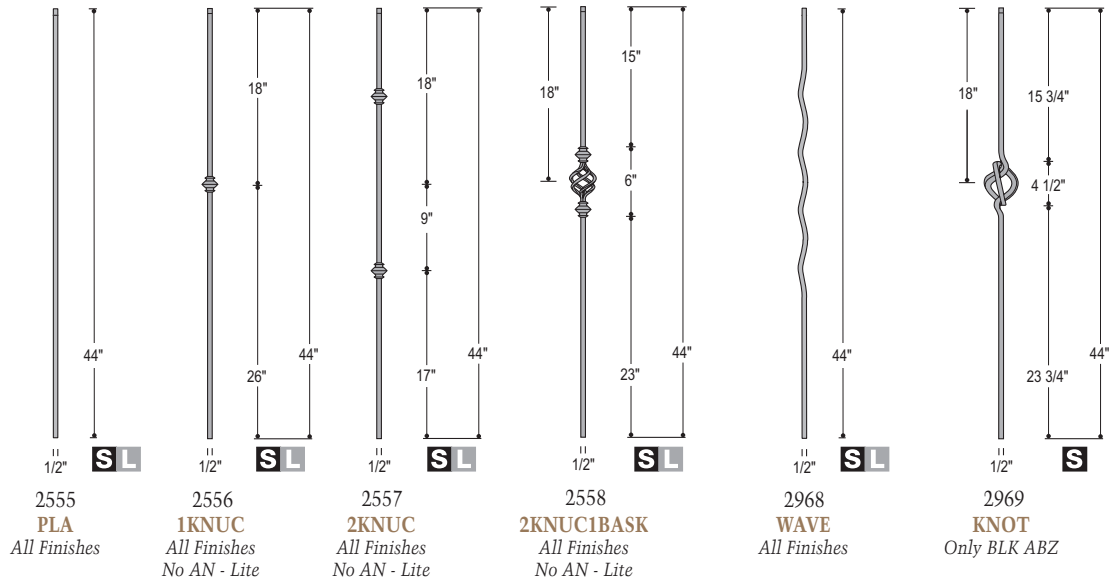

Twist & Basket

Versatile

Ribbon