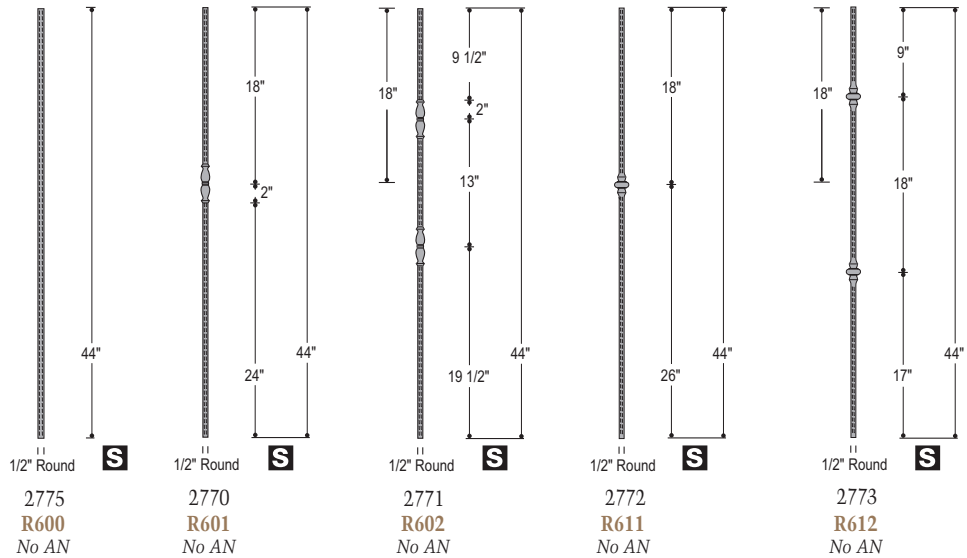

- Design possibilities are endless with the dozens of profiles available in WM Coffman's Woodmark Iron Collection.
- Each profile is offered in a single length, creating a trim from the bottom application. With profiles centered from the top of the baluster, the pattern you choose will always align with the angle of your stair.
- Incorporate 1, 2, 3 or more balusters for a truly unique look. Symmetry and elegance are guaranteed.
- Balusters are designed with a round top pin for easy and aesthetic installations (*exceptions are noted*).
- A full line of accessories and installation adhesive systems add decorative detail while providing secure installations.

Mediterranean

Venetian 5/8" Round

Shown: Detail 2598 Baluster

Round 1/2"

Round 9/16"

S Legend: SOLID IRON

L Legend: LITE IRON

Twist & Basket

2921
US05
Only BLK

2922
ME08
Only BLK

2920
ME07
Only BLK

2924
ME07PB
Only BRASS Finish

2930
M401
Only BLK

Medallion Balusters have 1/2" square tops.

2931
M402
Only BLK

2932
M408
Only BLK