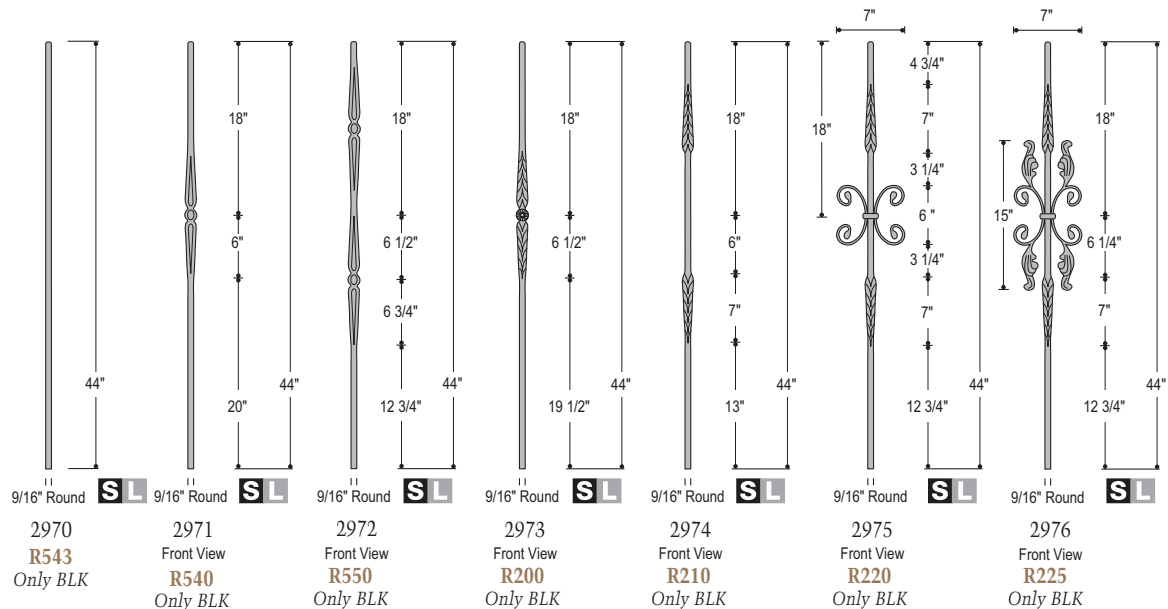

- Design possibilities are endless with the dozens of profiles available in WM Coffman's Woodmark Iron Collection.
- Each profile is offered in a single length, creating a trim from the bottom application. With profiles centered from the top of the baluster, the pattern you choose will always align with the angle of your stair.
- Incorporate 1, 2, 3 or more balusters for a truly unique look. Symmetry and elegance are guaranteed.
- Balusters are designed with a round top pin for easy and aesthetic installations (*exceptions are noted*).
- A full line of accessories and installation adhesive systems add decorative detail while providing secure installations.

Mediterranean

Venetian 5/8" Round

Shown: Detail 2598 Baluster

Round 1/2"

Round 9/16"

S Legend: SOLID IRON

L Legend: LITE IRON

Twist & Basket

2921
US05
Only BLK

2922
ME08
Only BLK

2920
ME07
Only BLK

2924
ME07PB
Only BRASS Finish

2930
M401
Only BLK

Medallion Balusters have 1/2" square tops.

2931
M402
Only BLK

2932
M408
Only BLK