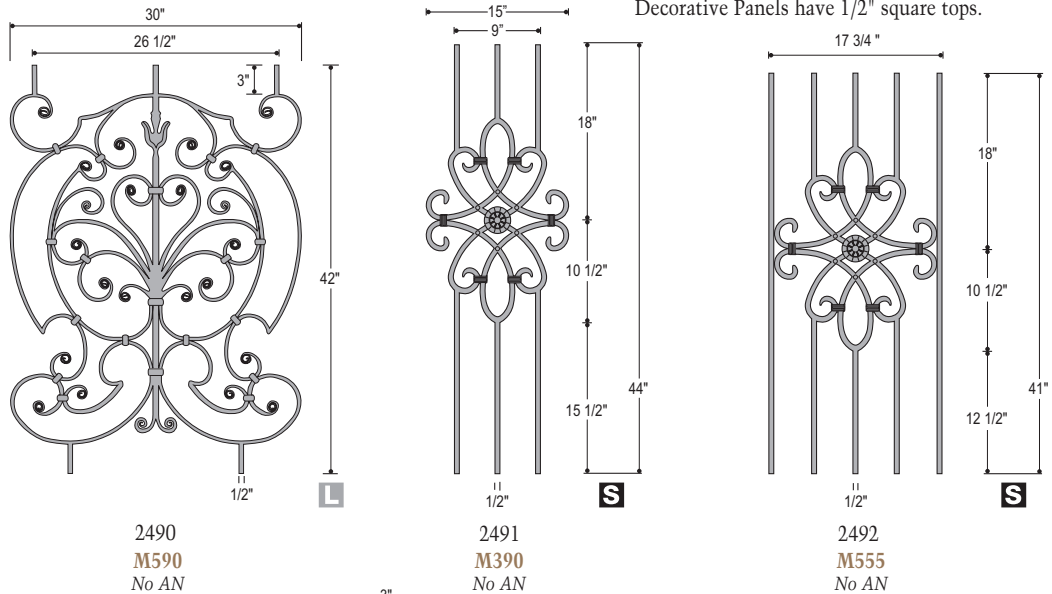

Shown: 2852 Baluster,
2853 Baluster,
2392 Flat Shoe.

2857
MEGA-2KNUC
No AN

2881
MEGA-601
No AN

2885
MEGA-501
No AN

Belly

Belly Balusters have 1/2" square tops.

2986
PLA40-BLY
No AN

2987
ITW40-BLY
No AN

2988
1BASK40-BLY
No AN

Knee Wall

Shown: 2685 Knee Wall Scroll, 2555 Baluster, 2350 Rake Collar.

Decorative Panel

S Legend: SOLID IRON

L Legend: LITE IRON

Newels

Shoe Options 1/2"