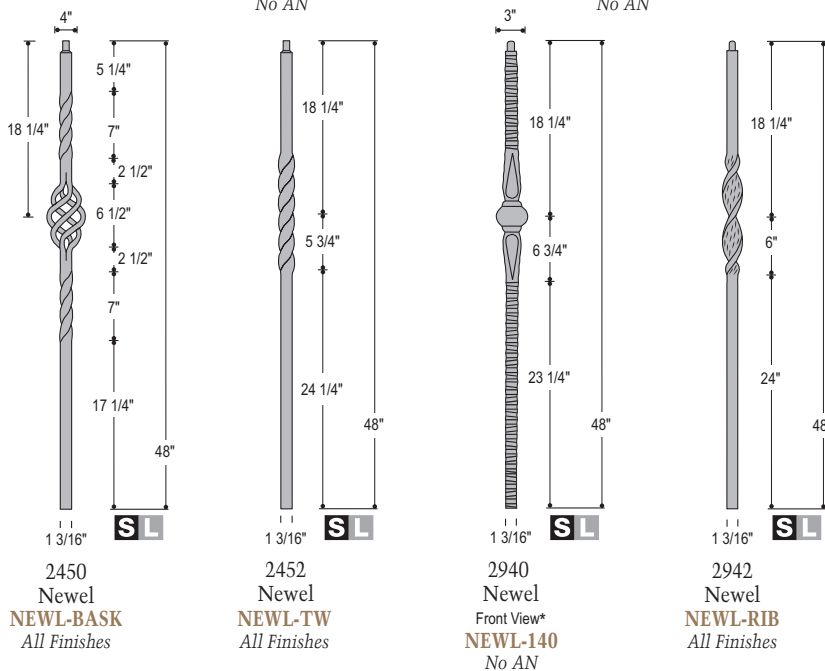

Shown: 2852 Baluster,
2853 Baluster,
2392 Flat Shoe.

2857
MEGA-2KNUC
No AN

2881
MEGA-601
No AN

2885
MEGA-501
No AN

Belly

Belly Balusters have 1/2" square tops.

2986
PLA40-BLY
No AN

2987
ITW40-BLY
No AN

2988
1BASK40-BLY
No AN

Knee Wall

Shown: 2685 Knee Wall Scroll, 2555 Baluster, 2350 Rake Collar.

Decorative Panel

S Legend: SOLID IRON

L Legend: LITE IRON

Newels

Shoe Options 1/2"

2340 **SL**
FSH01
Flat Shoe
All Finishes

2342 **SL**
M06
Tall Shoe
with Set Screw
All Finishes

2350 **SL**
PSH02
Pitch Shoe
with Set Screw
All Finishes

Adjustable Knuckle Options 1/2"

Adjustable Knuckles with Set Screw.