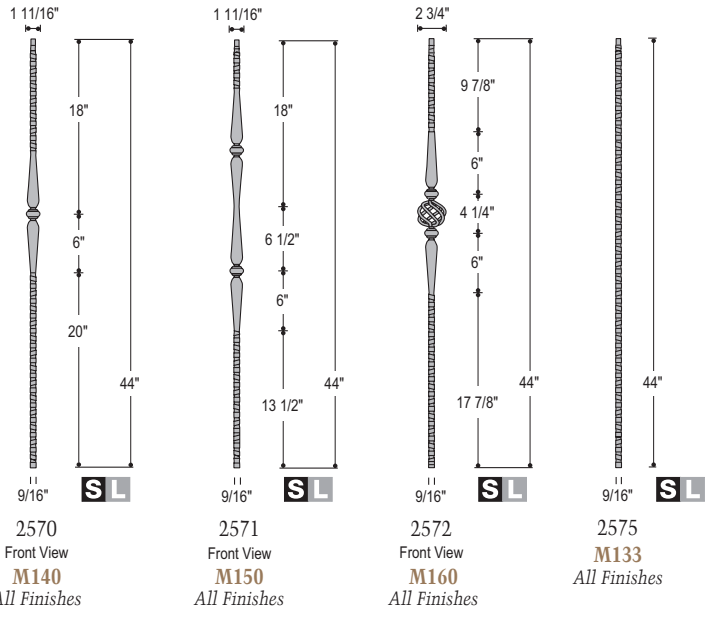

Gothic

Scroll

S Legend: SOLID IRON   **L** Legend: LITE IRON