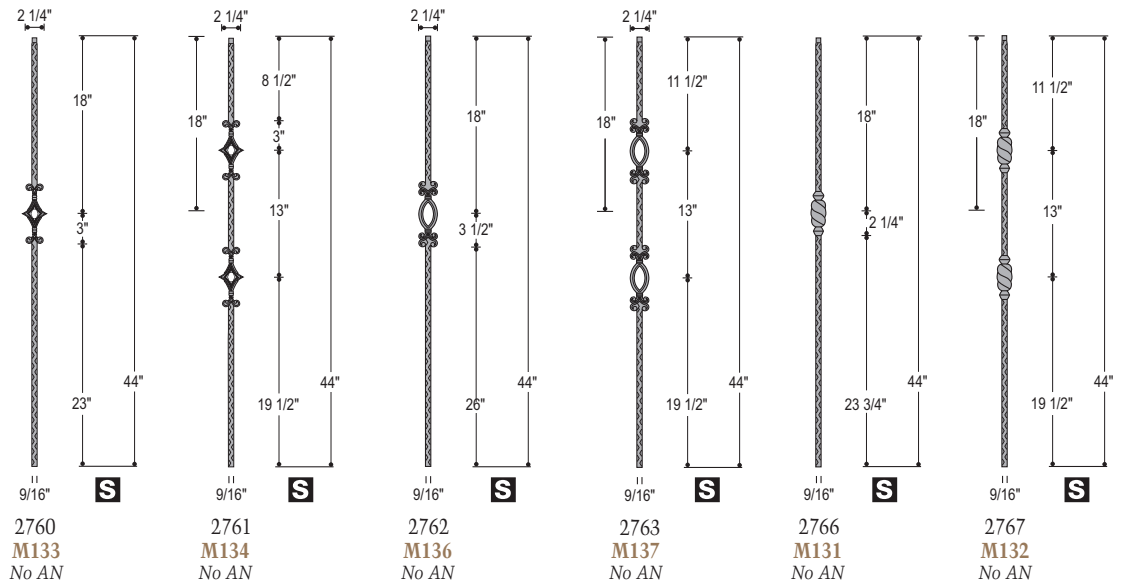

- Design possibilities are endless with the dozens of profiles available in WM Coffman's Woodmark Iron Collection.
- Each profile is offered in a single length, creating a trim from the bottom application. With profiles centered from the top of the baluster, the pattern you choose will always align with the angle of your stair.
- Incorporate 1, 2, 3 or more balusters for a truly unique look. Symmetry and elegance are guaranteed.
- Balusters are designed with a round top pin for easy and aesthetic installations (*exceptions are noted*).
- A full line of accessories and installation adhesive systems add decorative detail while providing secure installations.

Mediterranean

Venetian 5/8" Round

Shown: Detail 2598 Baluster

Round 1/2"

Round 9/16"

S Legend: SOLID IRON

L Legend: LITE IRON

Twist & Basket

2921
US05
Only BLK

2922
ME08
Only BLK

2920
ME07
Only BLK

2924
ME07PB
Only BRASS Finish

2930
M401
Only BLK

Medallion Balusters have 1/2" square tops.

2931
M402
Only BLK

2932
M408
Only BLK