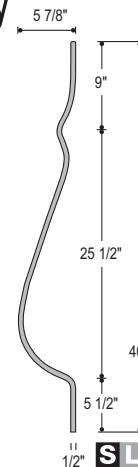

Mediterranean

Venetian 5/8" Round

Shown: Detail 2598 Baluster

Round 1/2"

Round 9/16"

S Legend: SOLID IRON

L Legend: LITE IRON

Twist & Basket

Shown: 2852 Baluster,
2853 Baluster,
2392 Flat Shoe.

2857
MEGA-2KNUC
No AN

2881
MEGA-601
No AN

2885
MEGA-501
No AN

Belly

Belly Balusters have 1/2" square tops.

2986
PLA40-BLY
No AN

2987
ITW40-BLY
No AN

2988
1BASK40-BLY
No AN

Knee Wall

Shown: 2685 Knee Wall Scroll, 2555 Baluster, 2350 Rake Collar.

Decorative Panel

S Legend: SOLID IRON

L Legend: LITE IRON

Newels

Shoe Options 1/2"

2340 **SL**
FSH01
Flat Shoe
All Finishes

2342 **SL**
M06
Tall Shoe
with Set Screw
All Finishes

2350 **SL**
PSH02
Pitch Shoe
with Set Screw
All Finishes

Adjustable Knuckle Options 1/2"

Adjustable Knuckles with Set Screw.