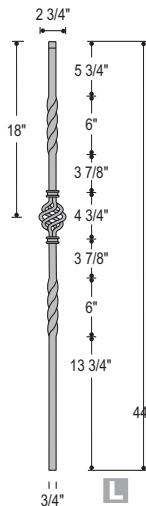

Mediterranean

Venetian 5/8" Round

Shown: Detail 2598 Baluster

Round 1/2"

Round 9/16"

S Legend: SOLID IRON

L Legend: LITE IRON

Twist & Basket

2921
US05
Only BLK

2922
ME08
Only BLK

2920
ME07
Only BLK

2924
ME07PB
Only BRASS Finish

2930
M401
Only BLK

Medallion Balusters have 1/2" square tops.

2931
M402
Only BLK

2932
M408
Only BLK

2933
M411
Only BLK

Mega

2850
MEGA-1TW
No AN

2851
MEGA-2TW
No AN

2852
MEGA-1BASK
No AN

2853
MEGA-2BASK
No AN

2855
MEGA-PLA
No AN

2856
MEGA-1KNUC
No AN

Shown: 2852 Baluster,
2853 Baluster,
2392 Flat Shoe.

2857
MEGA-2KNUC
No AN

2881
MEGA-601
No AN

2885
MEGA-501
No AN

Belly

Belly Balusters have 1/2" square tops.

2986
PLA40-BLY
No AN

2987
ITW40-BLY
No AN