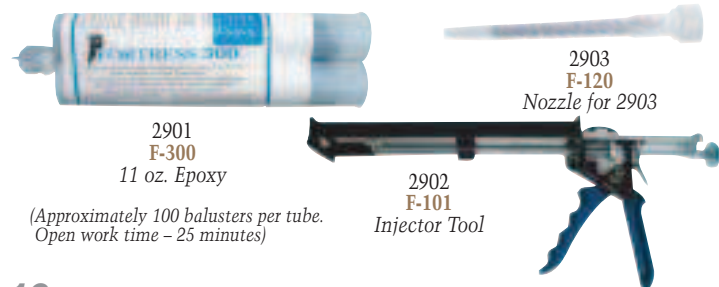

2905
Adhesive Kit
5 oz. Adhesive
Cartridge and
Nozzle to be
used in standard
caulking gun.
(Approximately 50 balusters per tube. Open work time - 6 minutes.)

2906
Extra Nozzle for 2905

2901
F-300
11 oz. Epoxy

(Approximately 100 balusters per tube.
Open work time - 25 minutes)

2902
F-101
Injector Tool

2903
F-120
Nozzle for 2903