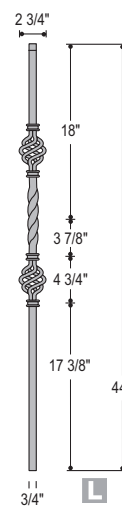

Mediterranean

Venetian 5/8" Round

Shown: Detail 2598 Baluster

Round 1/2"

Round 9/16"

S Legend: SOLID IRON

L Legend: LITE IRON

Twist & Basket

2921
US05
Only BLK

2922
ME08
Only BLK

2920
ME07
Only BLK

2924
ME07PB
Only BRASS Finish

2930
M401
Only BLK

Medallion Balusters have 1/2" square tops.

2931
M402
Only BLK

2932
M408
Only BLK

2933
M411
Only BLK

Mega

2850
MEGA-1TW
No AN

2851
MEGA-2TW
No AN

2852
MEGA-1BASK
No AN

2853
MEGA-2BASK
No AN

2855
MEGA-PLA
No AN

2856
MEGA-1KNUC
No AN

Shown: 2852 Baluster,
2853 Baluster,
2392 Flat Shoe.

2857
MEGA-2KNUC
No AN

2881
MEGA-601
No AN

2885
MEGA-501
No AN

Belly

Belly Balusters have 1/2" square tops.

2986
PLA40-BLY
No AN

2987
ITW40-BLY
No AN