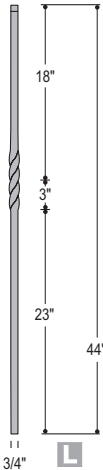

Mega

2850
MEGA-1TW
No AN