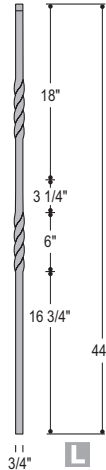

2851
MEGA-2TW
No AN